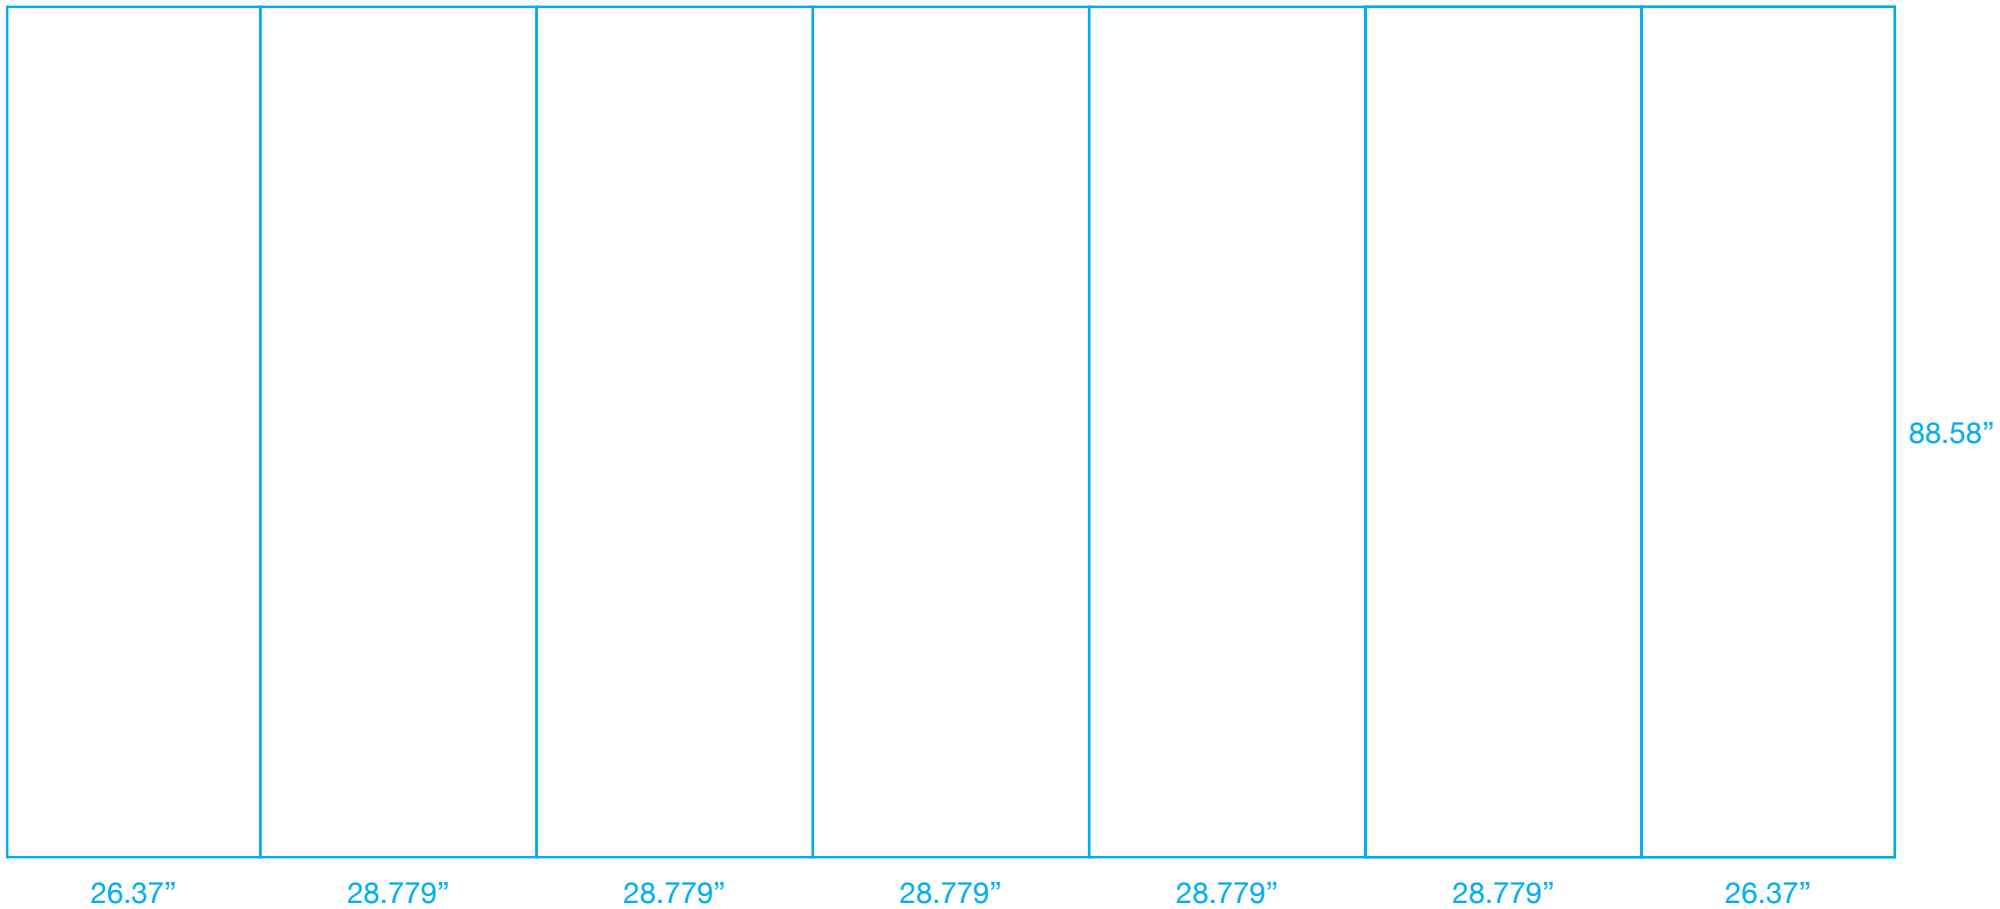

## Spennare S10 Pop Up Mural 2x3 Straight w/ End Panels

Overall Design Size: 110.298"w x 88.58"h

Final Size: 28.779"w x 88.58"h (Front Panels); 26.37"w x 88.58"h (End Panels)

## Spennare S10 Pop Up Mural 3x3 Straight w/ End Panels

Overall Design Size: 139.077"w x 88.58"h

Final Size: 28.779"w x 88.58"h (Front Panels); 26.37"w x 88.58"h (End Panels)

## Spennare S10 Pop Up Mural 4x3 Straight w/ End Panels

Overall Design Size: 167.856"w x 88.58"h  
Final Size: 28.779"w x 88.58"h (Front Panels); 26.37"w x 88.58"h (End Panels)

## Spennare S10 Pop Up Mural 5x3 Straight w/ End Panels

Overall Design Size: 196.635"w x 88.58"h

Final Size: 28.779"w x 88.58"h (Front Panel); 26.37"w x 88.58"h (End Panel)