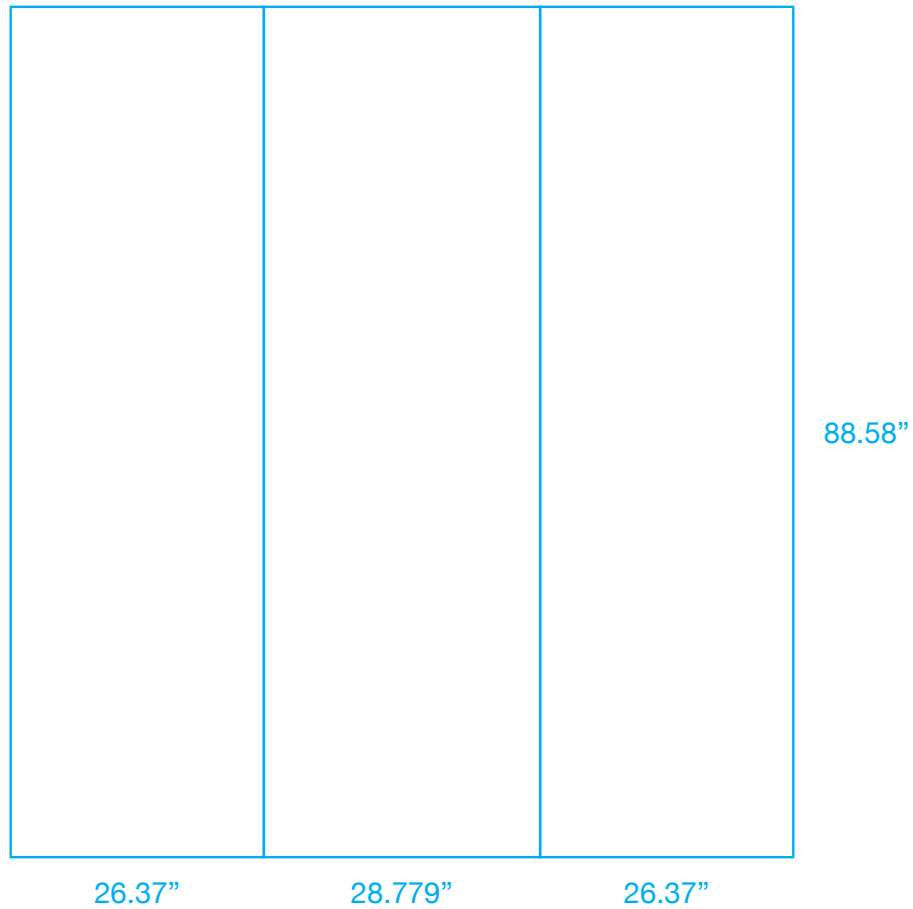

## Spennare S10 Pop Up Mural 1x3 Straight w/ End Panels

Overall Design Size: 81.519"w x 88.58"h

Final Size: 28.779"w x 88.58"h (Front Panel); 26.37"w x 88.58"h (End Panels)

## Spennare S10 Pop Up Mural 2x3 Straight w/ End Panels

Overall Design Size: 110.298"w x 88.58"h

Final Size: 28.779"w x 88.58"h (Front Panels); 26.37"w x 88.58"h (End Panels)

## Spennare S10 Pop Up Mural 3x3 Straight w/ End Panels

Overall Design Size: 139.077"w x 88.58"h

Final Size: 28.779"w x 88.58"h (Front Panels); 26.37"w x 88.58"h (End Panels)

## Spennare S10 Pop Up Mural 4x3 Straight w/ End Panels

Overall Design Size: 167.856"w x 88.58"h  
Final Size: 28.779"w x 88.58"h (Front Panels); 26.37"w x 88.58"h (End Panels)