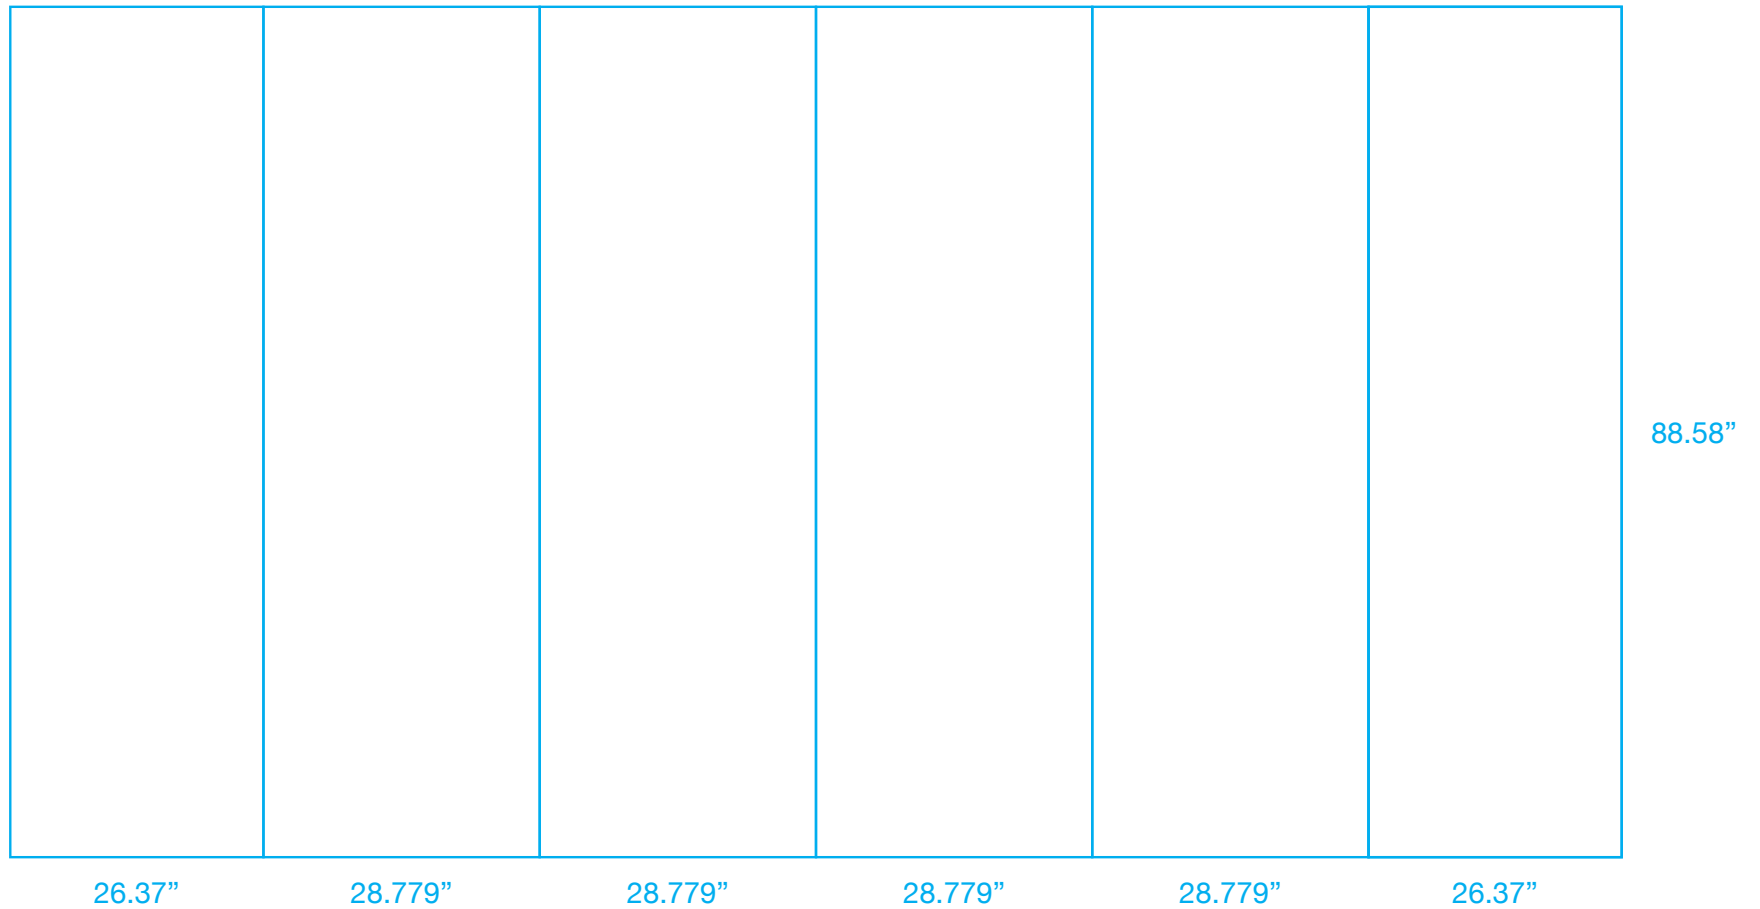

## Spennare S10 Pop Up Mural 1x3 Straight w/ End Panels

Overall Design Size: 81.519"w x 88.58"h

Final Size: 28.779"w x 88.58"h (Front Panel); 26.37"w x 88.58"h (End Panels)

## Spennare S10 Pop Up Mural 2x3 Straight w/ End Panels

Overall Design Size: 110.298"w x 88.58"h

Final Size: 28.779"w x 88.58"h (Front Panels); 26.37"w x 88.58"h (End Panels)

## Spennare S10 Pop Up Mural 3x3 Straight w/ End Panels

Overall Design Size: 139.077"w x 88.58"h

Final Size: 28.779"w x 88.58"h (Front Panels); 26.37"w x 88.58"h (End Panels)

## Spennare S10 Pop Up Mural 4x3 Straight w/ End Panels

Overall Design Size: 167.856"w x 88.58"h  
Final Size: 28.779"w x 88.58"h (Front Panels); 26.37"w x 88.58"h (End Panels)