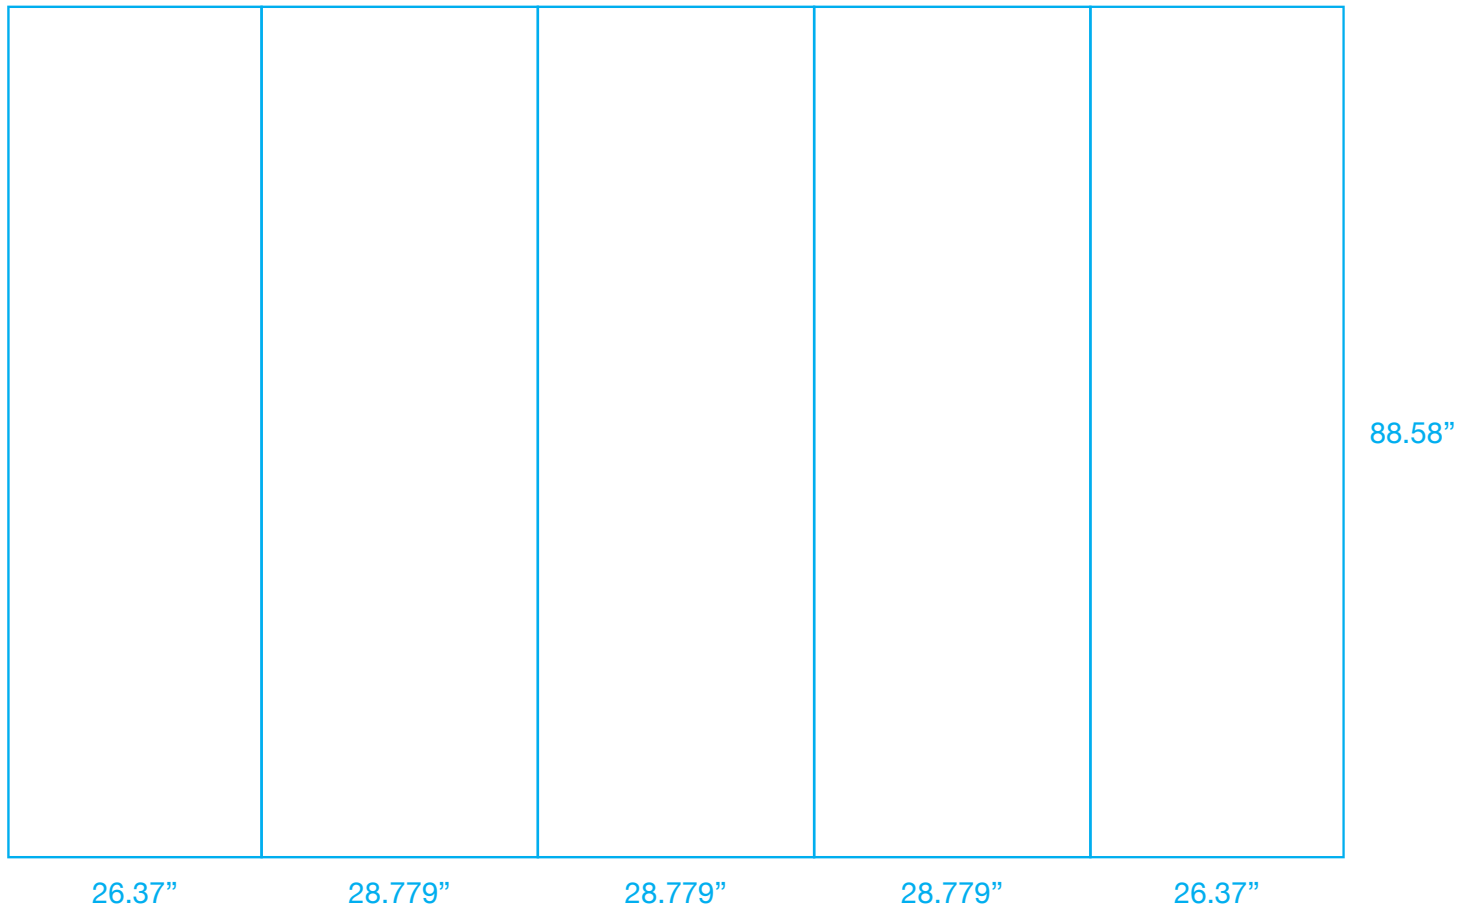

## Spennare S10 Pop Up Mural 1x3 Straight w/ End Panels

Overall Design Size: 81.519"w x 88.58"h

Final Size: 28.779"w x 88.58"h (Front Panel); 26.37"w x 88.58"h (End Panels)

## Spennare S10 Pop Up Mural 2x3 Straight w/ End Panels

Overall Design Size: 110.298"w x 88.58"h

Final Size: 28.779"w x 88.58"h (Front Panels); 26.37"w x 88.58"h (End Panels)

## Spennare S10 Pop Up Mural 3x3 Straight w/ End Panels

Overall Design Size: 139.077"w x 88.58"h

Final Size: 28.779"w x 88.58"h (Front Panels); 26.37"w x 88.58"h (End Panels)

## Spennare S10 Pop Up Mural 4x3 Straight w/ End Panels

Overall Design Size: 167.856"w x 88.58"h  
Final Size: 28.779"w x 88.58"h (Front Panels); 26.37"w x 88.58"h (End Panels)