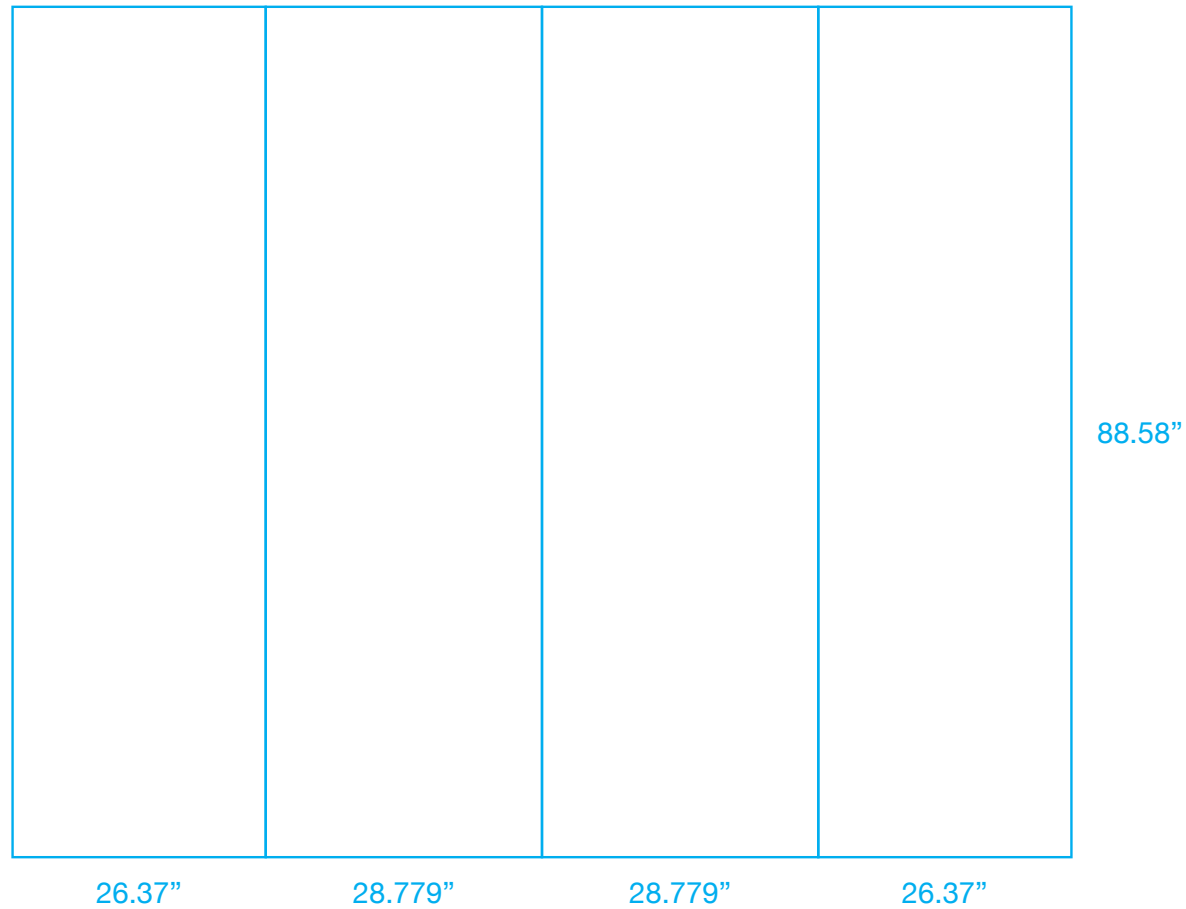

## Spennare S10 Pop Up Mural 1x3 Straight w/ End Panels

Overall Design Size: 81.519"w x 88.58"h

Final Size: 28.779"w x 88.58"h (Front Panel); 26.37"w x 88.58"h (End Panels)

## Spennare S10 Pop Up Mural 2x3 Straight w/ End Panels

Overall Design Size: 110.298"w x 88.58"h

Final Size: 28.779"w x 88.58"h (Front Panels); 26.37"w x 88.58"h (End Panels)

## Spennare S10 Pop Up Mural 3x3 Straight w/ End Panels

Overall Design Size: 139.077"w x 88.58"h

Final Size: 28.779"w x 88.58"h (Front Panels); 26.37"w x 88.58"h (End Panels)

## Spennare S10 Pop Up Mural 4x3 Straight w/ End Panels

Overall Design Size: 167.856"w x 88.58"h  
Final Size: 28.779"w x 88.58"h (Front Panels); 26.37"w x 88.58"h (End Panels)