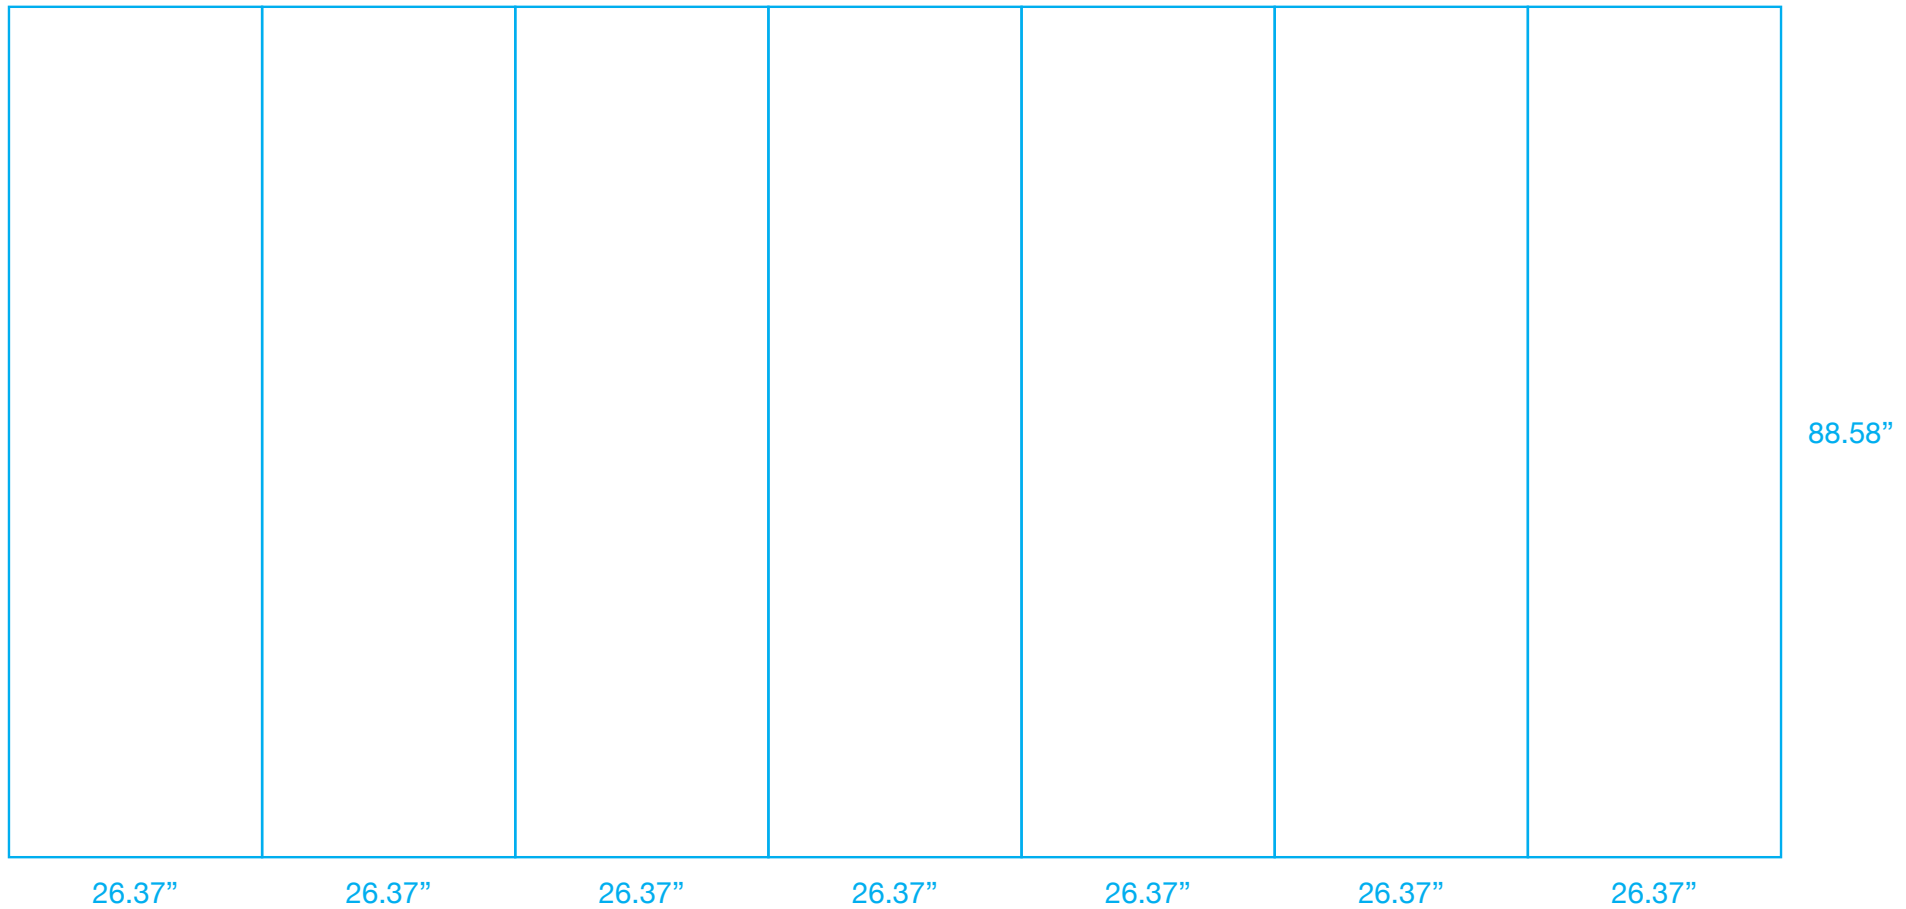

Overall Design Size: 105.48"w x 88.58"h

Final Size: 26.37"w x 88.58"h (Front Panels); 26.37"w x 88.58"h (End Panels)

Spennare S10 Pop Up Mural 3x3 Curved FRONT w/ End Panels

Overall Design Size: 131.85"w x 88.58"h

Final Size: 26.37"w x 88.58"h (Front Panels); 26.37"w x 88.58"h (End Panels)

Spennare S10 Pop Up Mural 4x3 Curved FRONT w/ End Panels

Overall Design Size: 158.22"w x 88.58"h

Final Size: 26.37"w x 88.58"h (Front Panels); 26.37"w x 88.58"h (End Panels)

Spennare S10 Pop Up Mural 5x3 Curved FRONT w/ End Panels

Overall Design Size: 184.59"w x 88.58"h
Final Size: 26.37"w x 88.58"h (Front Panel); 26.37"w x 88.58"h (End Panel)

Spennare S10 Pop Up Mural 1x3 Curved BACK w/ End Panels

Overall Design Size: 212.14"w x 88.58"h
Final Size: 31.88"w x 88.58"h (Front Panel); 26.37"w x 88.58"h (End Panel)