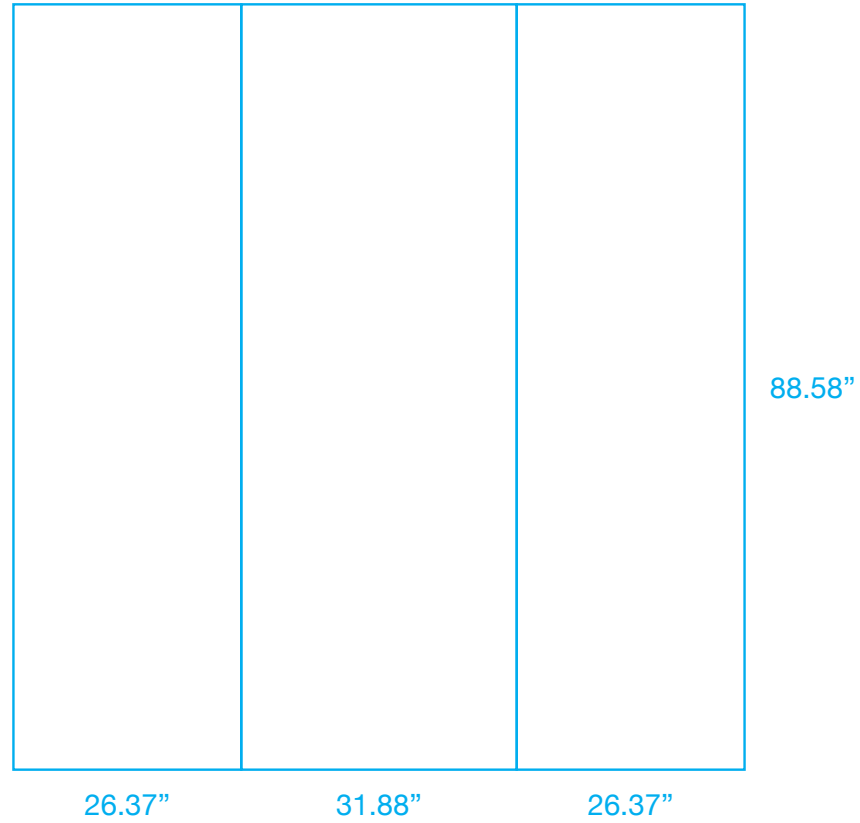

Overall Design Size: 105.48"w x 88.58"h

Final Size: 26.37"w x 88.58"h (Front Panels); 26.37"w x 88.58"h (End Panels)

Spennare S10 Pop Up Mural 3x3 Curved FRONT w/ End Panels

Overall Design Size: 131.85"w x 88.58"h

Final Size: 26.37"w x 88.58"h (Front Panels); 26.37"w x 88.58"h (End Panels)

Spennare S10 Pop Up Mural 4x3 Curved FRONT w/ End Panels

Overall Design Size: 158.22"w x 88.58"h

Final Size: 26.37"w x 88.58"h (Front Panels); 26.37"w x 88.58"h (End Panels)

Spennare S10 Pop Up Mural 5x3 Curved FRONT w/ End Panels

Overall Design Size: 184.59"w x 88.58"h
Final Size: 26.37"w x 88.58"h (Front Panel); 26.37"w x 88.58"h (End Panel)

Spennare S10 Pop Up Mural 1x3 Curved BACK w/ End Panels

Overall Design Size: 212.14"w x 88.58"h
Final Size: 31.88"w x 88.58"h (Front Panel); 26.37"w x 88.58"h (End Panel)