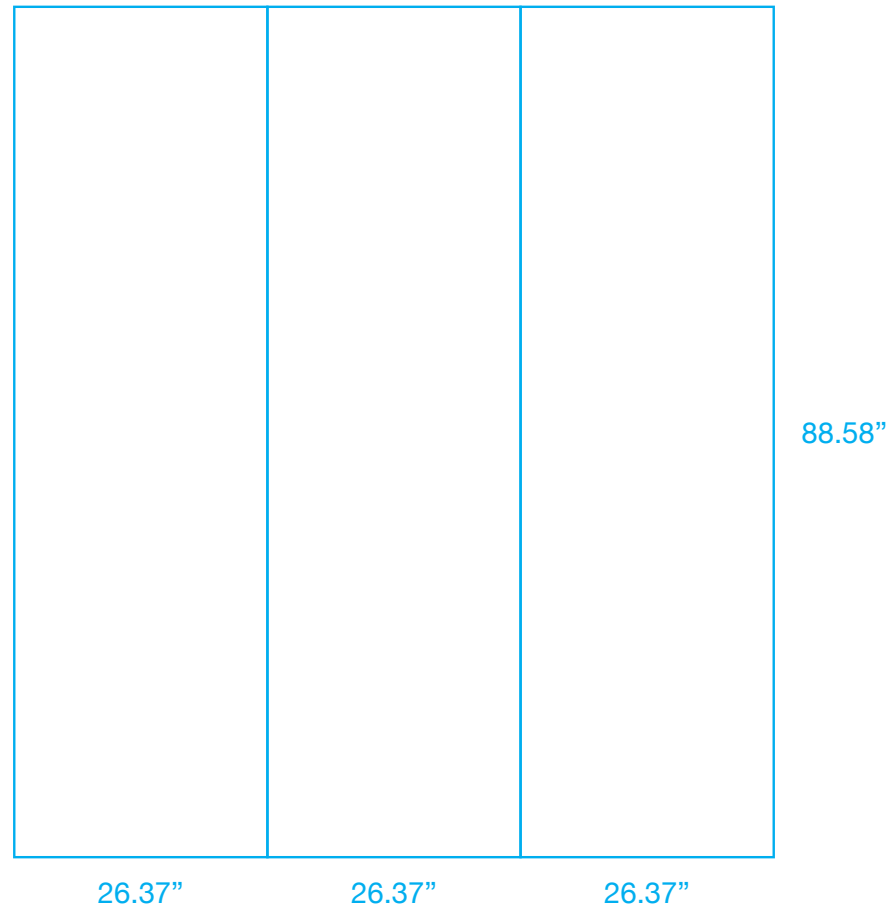

Spennare S10 Pop Up Mural 1x3 Curved FRONT w/ End Panels

Overall Design Size: 79.11"w x 88.58"h

Final Size: 26.37"w x 88.58"h (Front Panel); 26.37"w x 88.58"h (End Panels)

Spennare S10 Pop Up Mural 2x3 Curved FRONT w/ End Panels

Overall Design Size: 105.48"w x 88.58"h

Final Size: 26.37"w x 88.58"h (Front Panels); 26.37"w x 88.58"h (End Panels)

Spennare S10 Pop Up Mural 3x3 Curved FRONT w/ End Panels

Overall Design Size: 131.85"w x 88.58"h

Final Size: 26.37"w x 88.58"h (Front Panels); 26.37"w x 88.58"h (End Panels)

Spennare S10 Pop Up Mural 4x3 Curved FRONT w/ End Panels

Overall Design Size: 158.22"w x 88.58"h

Final Size: 26.37"w x 88.58"h (Front Panels); 26.37"w x 88.58"h (End Panels)

Overall Design Size: 212.14"w x 88.58"h
Final Size: 31.88"w x 88.58"h (Front Panel); 26.37"w x 88.58"h (End Panel)