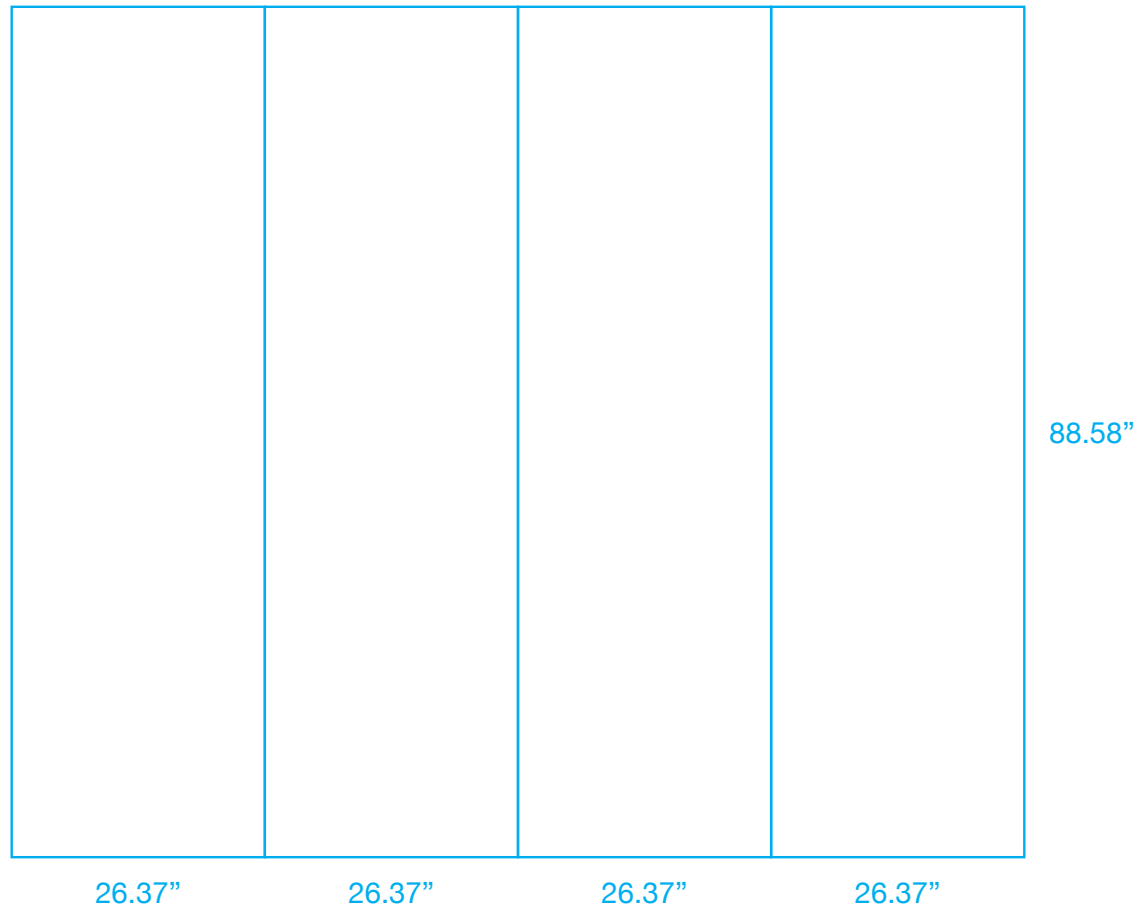

Spennare S10 Pop Up Mural 1x3 Curved FRONT w/ End Panels

Overall Design Size: 79.11"w x 88.58"h

Final Size: 26.37"w x 88.58"h (Front Panel); 26.37"w x 88.58"h (End Panels)

Spennare S10 Pop Up Mural 2x3 Curved FRONT w/ End Panels

Overall Design Size: 105.48"w x 88.58"h

Final Size: 26.37"w x 88.58"h (Front Panels); 26.37"w x 88.58"h (End Panels)

Spennare S10 Pop Up Mural 3x3 Curved FRONT w/ End Panels

Overall Design Size: 131.85"w x 88.58"h

Final Size: 26.37"w x 88.58"h (Front Panels); 26.37"w x 88.58"h (End Panels)

Spennare S10 Pop Up Mural 4x3 Curved FRONT w/ End Panels

Overall Design Size: 158.22"w x 88.58"h

Final Size: 26.37"w x 88.58"h (Front Panels); 26.37"w x 88.58"h (End Panels)

Overall Design Size: 212.14"w x 88.58"h
Final Size: 31.88"w x 88.58"h (Front Panel); 26.37"w x 88.58"h (End Panel)