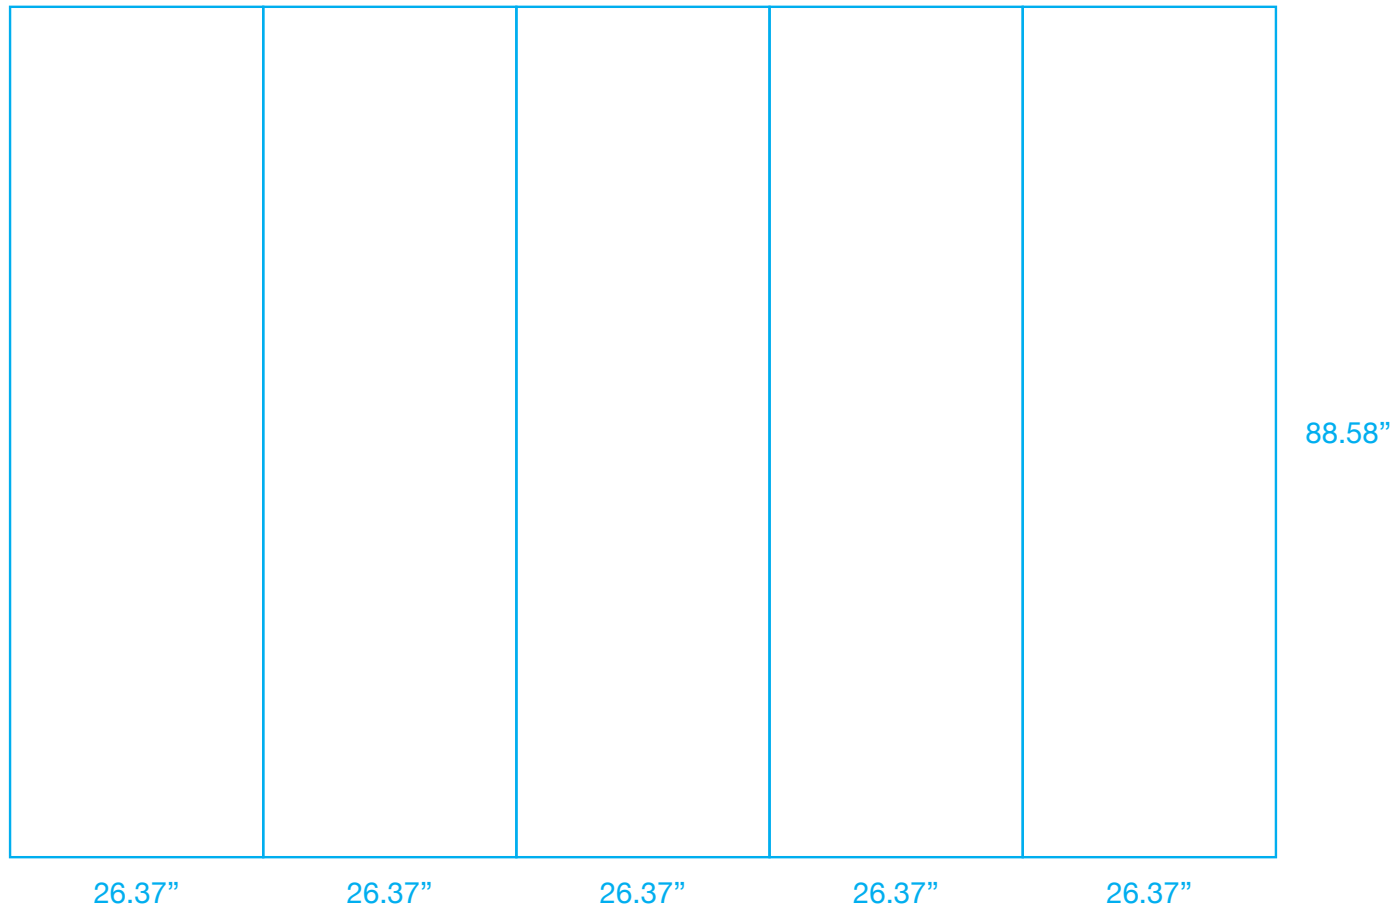

Spennare S10 Pop Up Mural 1x3 Curved FRONT w/ End Panels

Overall Design Size: 79.11"w x 88.58"h

Final Size: 26.37"w x 88.58"h (Front Panel); 26.37"w x 88.58"h (End Panels)

Spennare S10 Pop Up Mural 2x3 Curved FRONT w/ End Panels

Overall Design Size: 105.48"w x 88.58"h

Final Size: 26.37"w x 88.58"h (Front Panels); 26.37"w x 88.58"h (End Panels)

Spennare S10 Pop Up Mural 3x3 Curved FRONT w/ End Panels

Overall Design Size: 131.85"w x 88.58"h

Final Size: 26.37"w x 88.58"h (Front Panels); 26.37"w x 88.58"h (End Panels)

Spennare S10 Pop Up Mural 4x3 Curved FRONT w/ End Panels

Overall Design Size: 158.22"w x 88.58"h

Final Size: 26.37"w x 88.58"h (Front Panels); 26.37"w x 88.58"h (End Panels)

Overall Design Size: 212.14"w x 88.58"h
Final Size: 31.88"w x 88.58"h (Front Panel); 26.37"w x 88.58"h (End Panel)