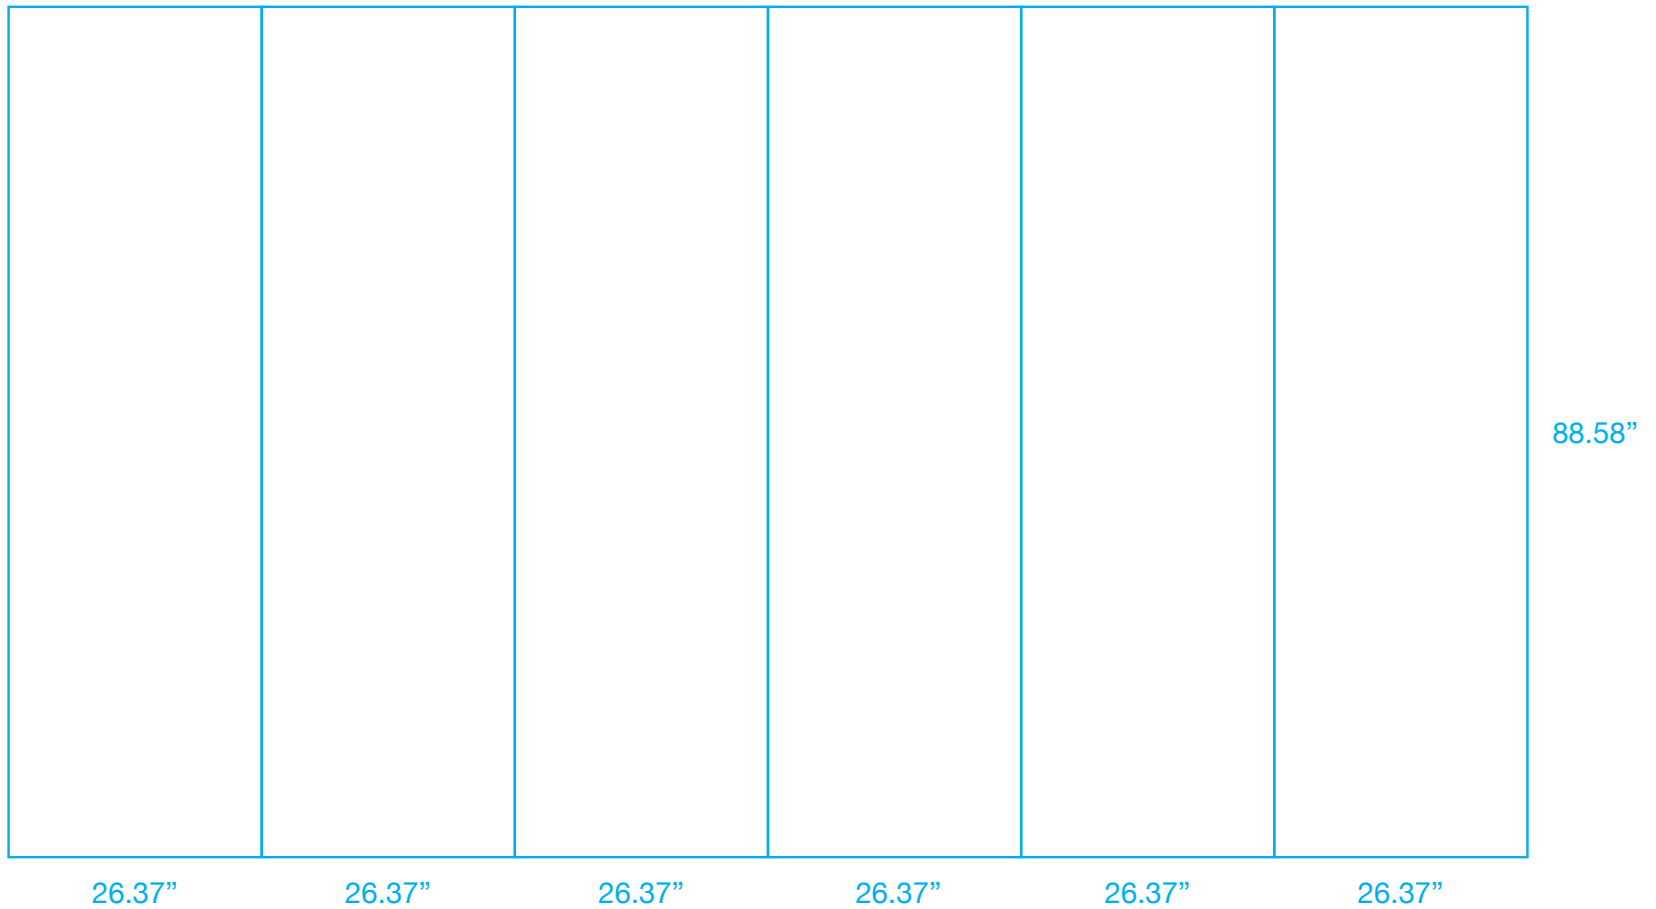

Overall Design Size: 105.48"w x 88.58"h

Final Size: 26.37"w x 88.58"h (Front Panels); 26.37"w x 88.58"h (End Panels)

Spennare S10 Pop Up Mural 3x3 Curved FRONT w/ End Panels

Overall Design Size: 131.85"w x 88.58"h

Final Size: 26.37"w x 88.58"h (Front Panels); 26.37"w x 88.58"h (End Panels)

Spennare S10 Pop Up Mural 4x3 Curved FRONT w/ End Panels

Overall Design Size: 158.22"w x 88.58"h

Final Size: 26.37"w x 88.58"h (Front Panels); 26.37"w x 88.58"h (End Panels)

Spennare S10 Pop Up Mural 5x3 Curved FRONT w/ End Panels

Overall Design Size: 184.59"w x 88.58"h
Final Size: 26.37"w x 88.58"h (Front Panel); 26.37"w x 88.58"h (End Panel)

Spennare S10 Pop Up Mural 1x3 Curved BACK w/ End Panels

Overall Design Size: 212.14"w x 88.58"h
Final Size: 31.88"w x 88.58"h (Front Panel); 26.37"w x 88.58"h (End Panel)