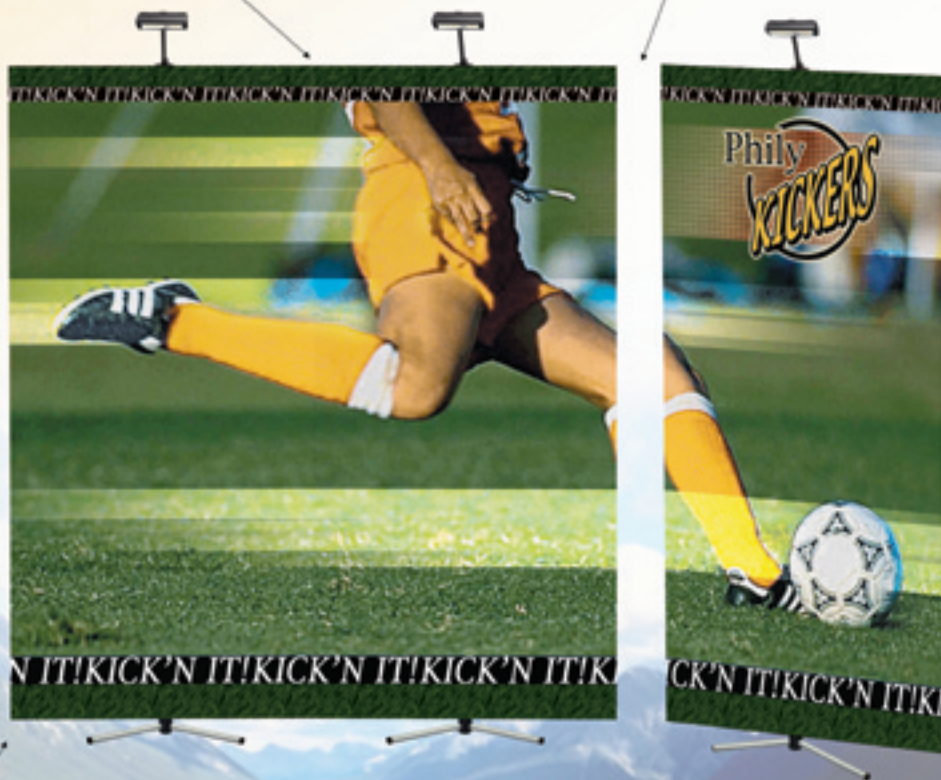

# RANGE

taking your *ideas* to the *highest elevation*

reliable . . . versatile . . . cost effective . . .

SLIDE-LOCK HARDWARE SYSTEM

STATE-OF-THE-ART EDGE MAGNET TECHNOLOGY  
CREATES A SEAMLESS IMAGE

FIT A 10'  
BACKWALL  
WITH LIGHTS  
IN ONE CASE  
WEIGHING  
UNDER  
45lbs.

COMBINE THREE 40" w x 96" h RANGE UNITS TO CREATE A 10' BACKWALL

CREATE SINGLE OR DOUBLE  
SIDED DISPLAYS

10' - 20' - 30' OR MORE!

# RANGE

taking your *ideas* to the *highest elevation*

- reliable, snap-lock hanging hardware system
- single or double-sided units
- illuminate your display on one or both sides
- standard widths include 24", 32", 40" and 48"
- slide-lock unit-to-unit connecting hardware system
- most cost effective 10' or 20' display
- state-of-the-art edge magnet technology
- portability at 10', 20' and 30'
- minimal shipping costs - under 45lbs for 10', under 90lbs for 20'
- backwall can be any height up to 96"